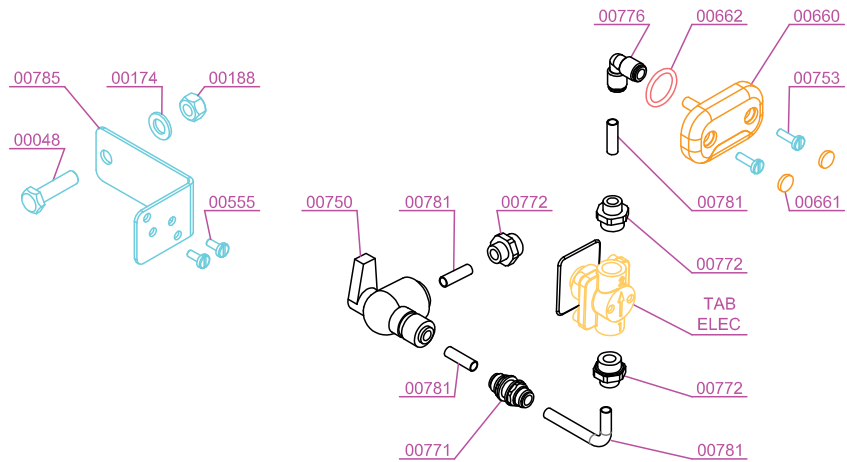

AUTOMATIC SHOWER OPTION