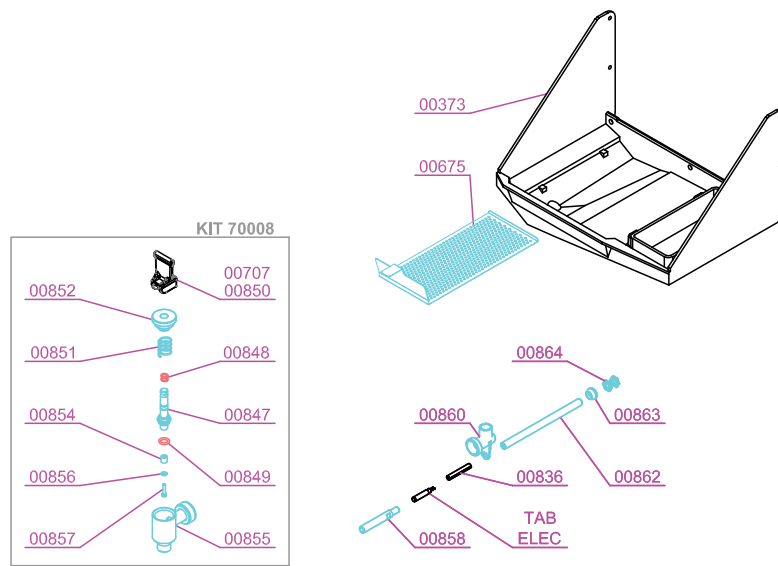

PARTS BREAKDOWN

ITEM	MODEL
39517	JE-ES-0015

STAINLESS STEEL SELF TAP OPTION